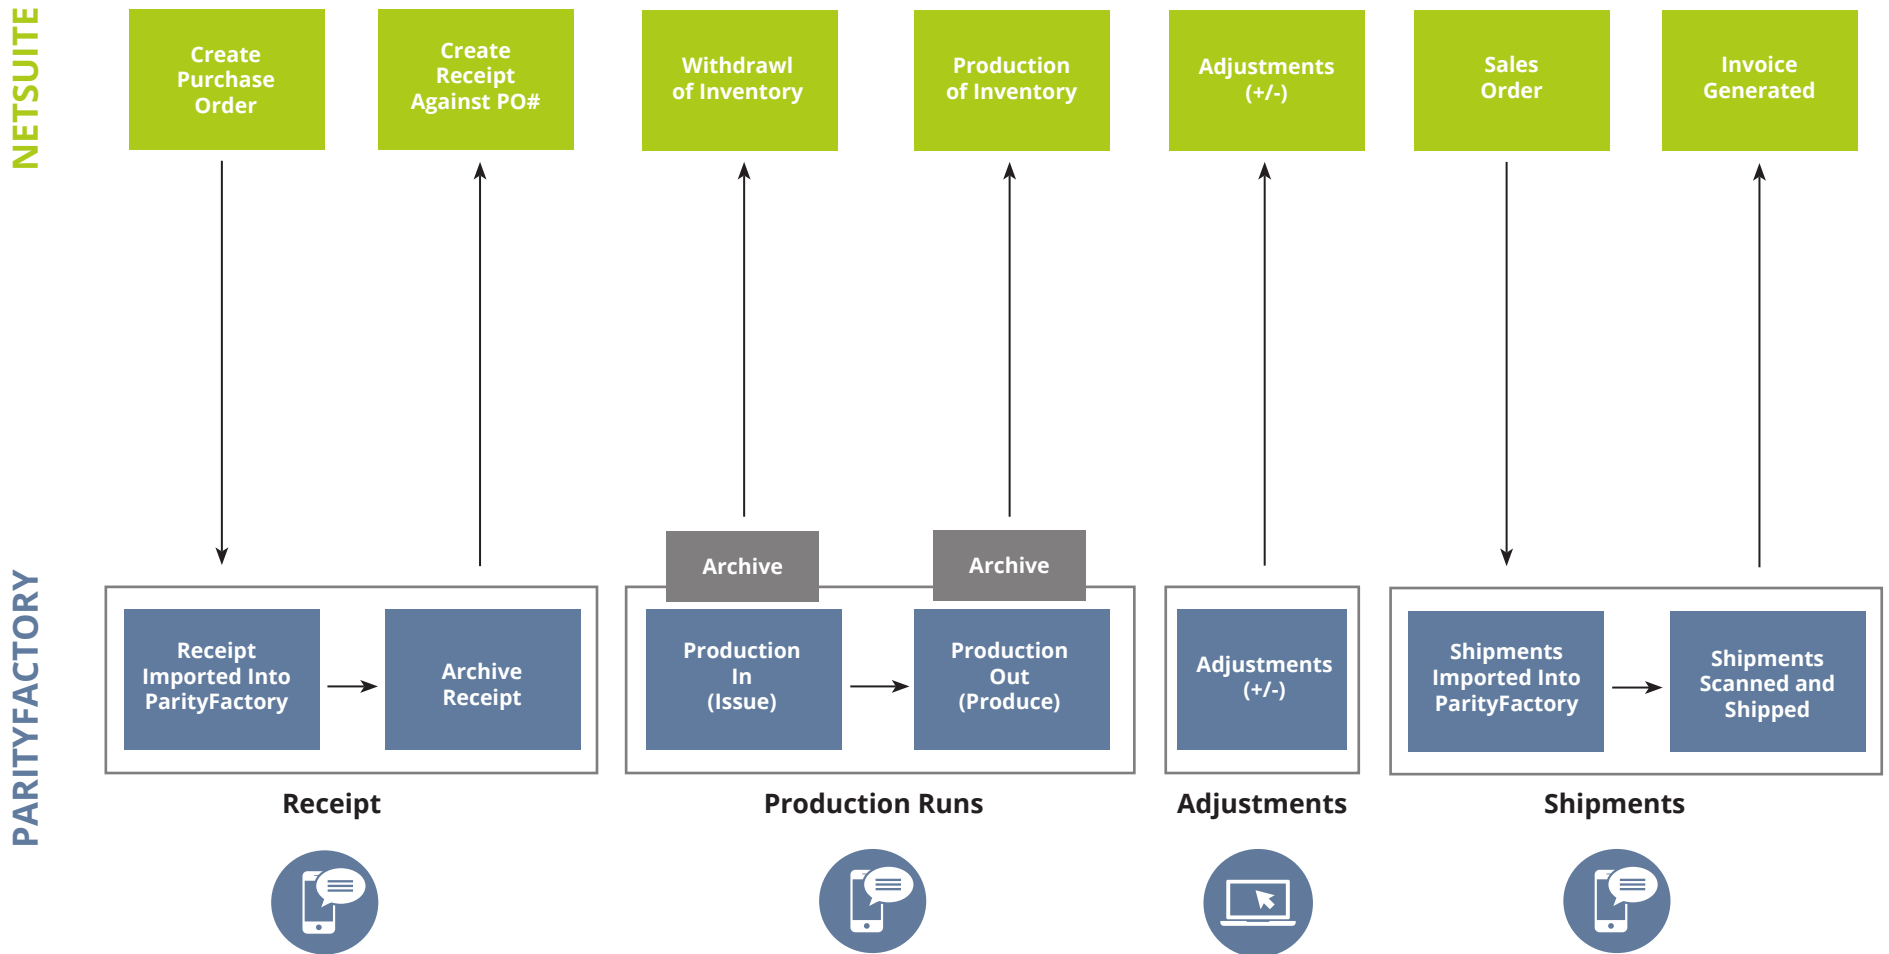

ParityFactory

NetSuite Integration Overview

System Benefits & Functionality

- Live Inventory Control
- Instant Lot Tracing
- Material Resource Planning
- Yield Analysis
- Production Scheduling
- Location Tracking
- Automated BOL/Manifest Reports