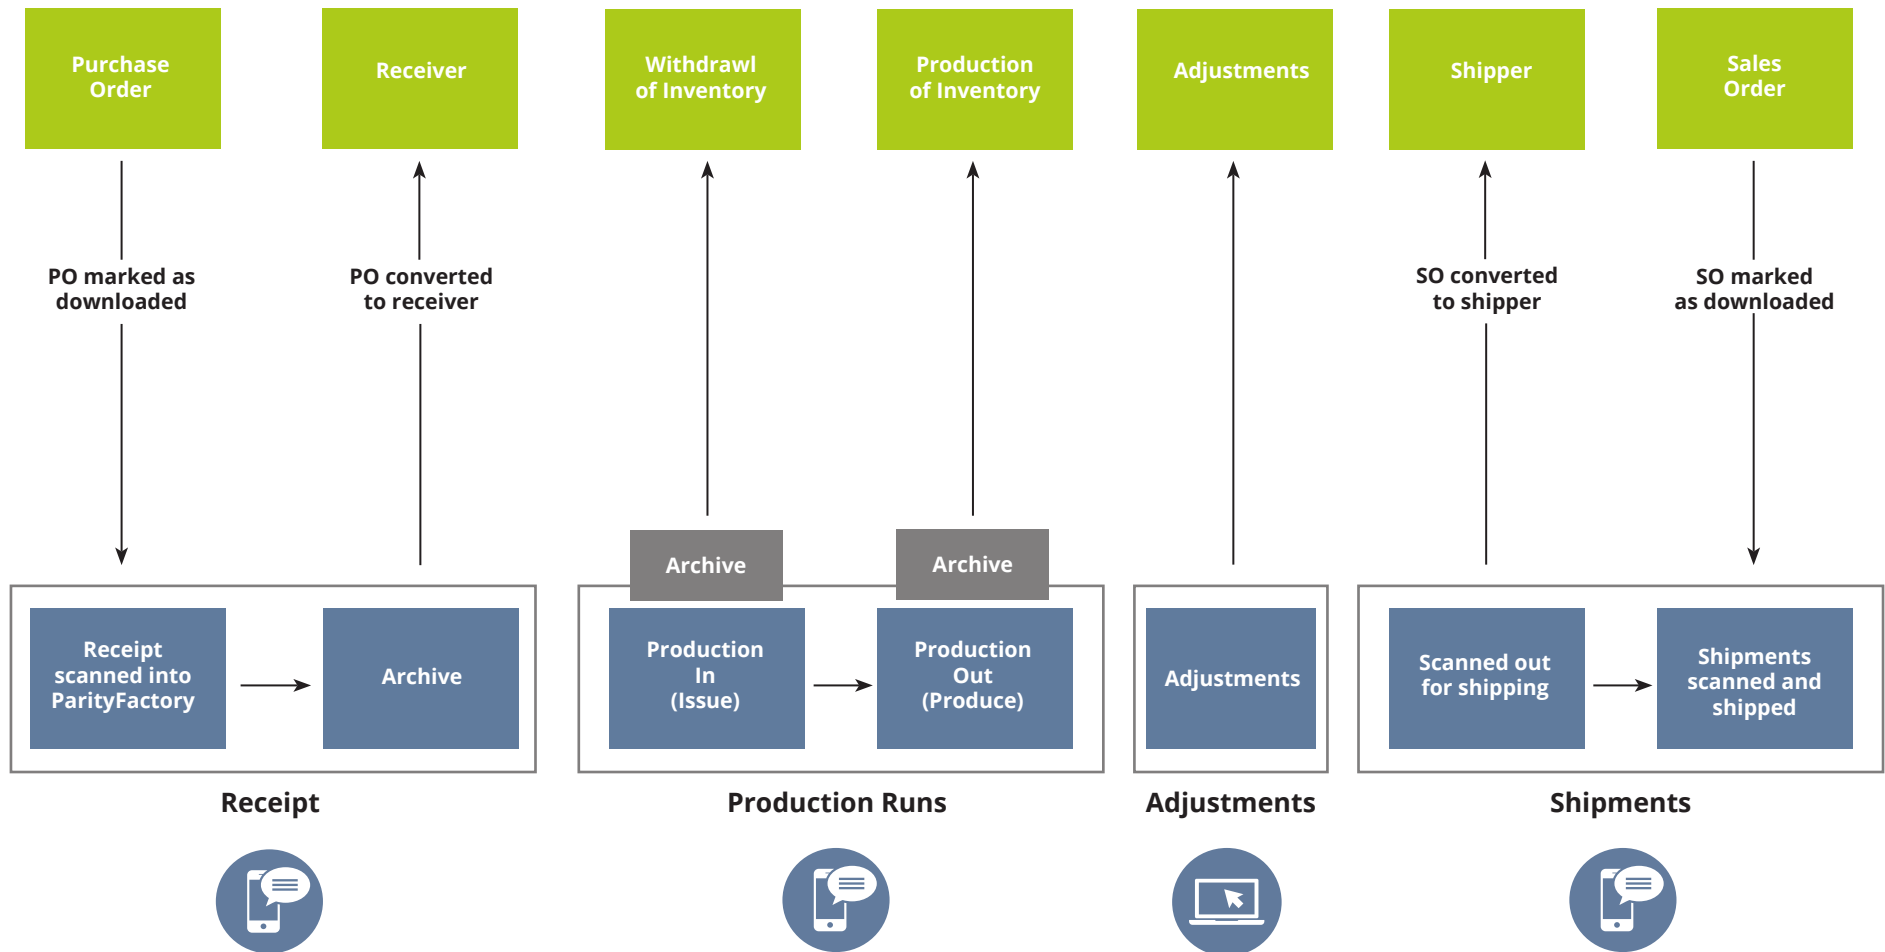

ParityFactory

Sage Intacct Integration Overview

System Benefits & Functionality

- Live Inventory Control
- Instant Lot Tracing
- Material Resource Planning
- Yield Analysis
- Production Scheduling
- Location Tracking
- Automated BOL/Manifest Reports